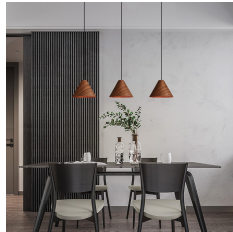

Gallery

Downloads

VK Leading Light

Since 1978