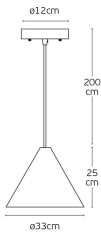

## VK/03329/PE/NW/33

Pendant light. E27. Max. 20W. (LED). ø33cm. IP20, Oak wood

IP20

### Dimensions

### Downloads

**VK Leading Light**

Since 1978

Technical Specifications	
Power	Max 20W (LED)
Voltage	220-240V
Lampholder	E27
Fitting	Pendant
Type	Light
Safety class	II
IP Rating	IP20
Cable Length	2000mm
PAGE	148 Decorative 2024
NICKNAME	Woody

Physical Specifications	
Color	Oak wood
Material	Oakwood/Walnut wood, fabric cable, wood canopy
Length	ø33cm
Height	25cm
Net weight of product (kg)	0.8
Gross weight with master box (kg)	1.8
Width (inner box)	40cm
Length (inner box)	40cm
Height (inner box)	32cm