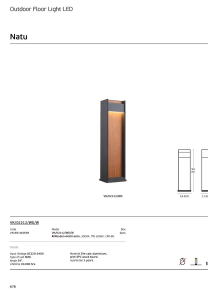

SINCE 1978

LEADING LIGHT

Product Datasheet

vkleadinglight.gr

Natu

VK/02212/WD/W

NATU Outdoor Floor Led light, 220-240V, Wooden+Anthracite. 3000K.
7W. 209lm. 39°, CRI>80. IP54, L50cm

IP54

Dimensions

Gallery

Downloads

VK Leading Light

Since 1978

Technical Specifications	
Kelvin	3000K
Power	7W
Voltage	AC220-240V
Fitting	Outdoor Floor LED
Type	Light
Safety class	
Light source	SMD
IP Rating	IP54
CRI	CRI>80
Dimmable	
Lifetime	30.000hrs
PAGE	678 Technical 2024
NICKNAME	Natu

Physical Specifications	
Color	Wooden+Anthracite
Material	Die-cast aluminium, with SPC wood board.
Width	14.2cm
Length	11.2cm
Height	50cm
Net weight of product (kg)	3.2
Gross weight with inner box (kg)	3.5
Gross weight with master box (kg)	7.90