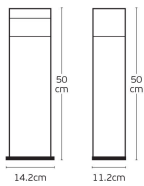

Dimensions

Gallery

Downloads

VK Leading Light

Since 1978

Technical Specifications	
Kelvin	3000K
Power	7W
Voltage	AC220-240V
Fitting	Outdoor Floor LED
Type	Light
Safety class	
Light source	SMD
IP Rating	IP54
CRI	CRI>80
Dimmable	
Lifetime	30.000hrs
PAGE	678 Technical 2024
NICKNAME	Natu

Physical Specifications	
Color	Wooden+Anthracite
Material	Die-cast aluminium, with SPC wood board.
Width	14.2cm
Length	11.2cm
Height	50cm
Net weight of product (kg)	3.2
Gross weight with inner box (kg)	3.5
Gross weight with master box (kg)	7.90

Illumination Data	
Lumen	209lm
Beam angle	39°
Lighting direction	

Packing Info	
Pcs/carton	2pcs

Certification & Warranty

Guarantee	3 years
-----------	---------

Energy Label

ENERG

VK LEADING LIGHT
VK/02212/WD/W