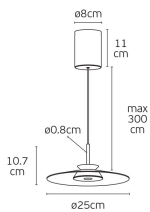

SINCE 1978

LEADING LIGHT

Product Datasheet

vkleadinglight.gr

Elise

VK/04701/PE/D/B-G/W

Black/Champagne Gold. 3000K. 10W. 867lm. AC220-240V. 25°. LED Cree+Edison+Sanan. Driver KGP. Ceiling/pendant. -20°C → 45°C. 50.000hrs. Clicks 20.000. Dimmable Yes, triac. CRI>90. Aluminum. IP20

IP20

Dimensions

Gallery

Downloads

VK Leading Light

Since 1978