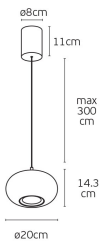

SINCE 1978

LEADING LIGHT

Product Datasheet

vkleadinglight.gr

Arbor

VK/04699/PE/D/B/W

White/Black. 3000K. 12W. 1307lm. AC220-240V. 36°. LED
Bridgelux+Sanan. Driver KGP. Location Ceiling. Working temperature
-20°C → 45°C. Lifetime 50.000hrs. Clicks 20.000. Dimmable Yes, triac
dimmable. CRI>90. Glass+Aluminum. IP20

IP20

Dimensions

Gallery

Downloads

VK Leading Light

Since 1978

Technical Specifications	
Kelvin	3000K
Power	12W
Voltage	AC220-240V
Fitting	Pendant
Type	Light
Safety class	
Light source	Bridgelux-Sanan
IP Rating	IP20
CRI	CRI>90
Dimmable	 TRIAC
Lifetime	50.000hrs
Clicks	20,000
Driver	KGP
Cable Length	300cm (max)
Working temperature	-20°C-45°C
PAGE	110 New Products 2026
NICKNAME	Arbor

Physical Specifications	
Family	Arbor
Color	White/Black
Material	Glass + Aluminum
Width	ø20cm
Length	ø20cm
Height	14.3cm + 11cm (+300cm of cable)
Net weight of product (kg)	1.4kg
Gross weight with inner box (kg)	2.1kg
Width (inner box)	26.8cm
Length (inner box)	28.3cm
Height (inner box)	26.3cm

Illumination Data	
Lumen	1307lm
Beam angle	36°
Lighting direction	

Packing Info	
Pcs/carton	8pcs

Certification & Warranty	
Guarantee	2 years