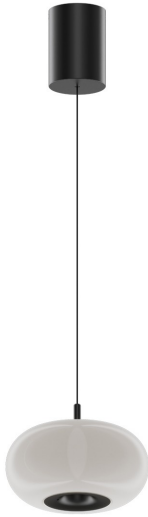

SINCE 1978

LEADING LIGHT

Product Datasheet

vkleadinglight.gr

Arbor

VK/04699/PE/D/B/W

White/Black. 3000K. 12W. 1307lm. AC220-240V. 36°. LED
Bridgelux+Sanan. Driver KGP. Location Ceiling. Working temperature
-20°C → 45°C. Lifetime 50.000hrs. Clicks 20.000. Dimmable Yes, triac
dimmable. CRI>90. Glass+Aluminum. IP20

IP20

Dimensions

Gallery

Downloads

VK Leading Light

Since 1978

Technical Specifications	
Kelvin	3000K
Power	12W
Voltage	AC220-240V
Fitting	Pendant
Type	Light
Safety class	
Light source	Bridgelux-Sanan
IP Rating	IP20
CRI	CRI>90
Dimmable	 TRIAC
Lifetime	50.000hrs
Clicks	20,000
Driver	KGP
Cable Length	300cm (max)
Working temperature	-20°C-45°C
PAGE	110 New Products 2026
NICKNAME	Arbor

Physical Specifications	
Family	Arbor
Color	White/Black
Material	Glass + Aluminum
Width	ø20cm
Length	ø20cm
Height	14.3cm + 11cm (+300cm of cable)
Net weight of product (kg)	1.4kg
Gross weight with inner box (kg)	2.1kg
Width (inner box)	26.8cm
Length (inner box)	28.3cm
Height (inner box)	26.3cm