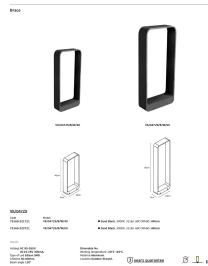

SINCE 1978

LEADING LIGHT

Product Datasheet

vkleadinglight.gr

Brace

VK/04729/B/W/40

Sand Black. 3000K. 6W. 311lm. AC 85-265V DC15-25V 300mA. LED Edison SMD. 50.000hrs. 120°. Dimmable No. -20°C→ 45°C. Outdoor Ground. CRI>80. H40cm. Aluminum. IP65

IP65

Dimensions

Gallery

Downloads

VK Leading Light

Since 1978

Technical Specifications	
Kelvin	3000K
Power	6W
Voltage	AC85-265V
Extra	DC15-25V 300mA
Fitting	Outdoor ground
Type	Light
Safety class	
Light source	Edison SMD
IP Rating	IP65
CRI	CRI>80
Dimmable	
Lifetime	50.000hrs
Working temperature	-20°C-45°C
PAGE	348 New Products 2026
NICKNAME	Brace

Physical Specifications	
Rotation	120°
Family	Brace
Color	Sand Black
Material	Aluminum
Width	18cm
Length	6cm
Height	40cm

Illumination Data	
Lumen	311lm
Beam angle	120°
Lighting direction	

Packing Info

Pcs/carton	6pcs
------------	------