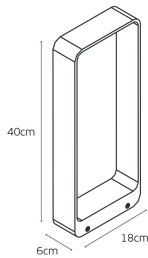

SINCE 1978

LEADING LIGHT

Product Datasheet

vkleadinglight.gr

Brace

VK/04729/B/W/40

Sand Black. 3000K. 6W. 311lm. AC 85-265V DC15-25V 300mA. LED Edison SMD. 50.000hrs. 120°. Dimmable No. -20°C→ 45°C. Outdoor Ground. CRI>80. H40cm. Aluminum. IP65

IP65

Dimensions

Gallery

Downloads

VK Leading Light

Since 1978

Technical Specifications	
Kelvin	3000K
Power	6W
Voltage	AC85-265V
Extra	DC15-25V 300mA
Fitting	Outdoor ground
Type	Light
Safety class	
Light source	Edison SMD
IP Rating	IP65
CRI	CRI>80
Dimmable	
Lifetime	50.000hrs
Working temperature	-20°C-45°C
PAGE	348 New Products 2026
NICKNAME	Brace

Physical Specifications	
Rotation	120°
Family	Brace
Color	Sand Black
Material	Aluminum
Width	18cm
Length	6cm
Height	40cm

Illumination Data	
Lumen	311lm
Beam angle	120°
Lighting direction	

Packing Info

Pcs/carton	6pcs
------------	------