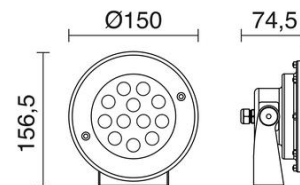

GAMBLE 150

382C-L0318D-30

Underwater Spotlight tilt GAMBLE 150 IP68 LED SMD 18W 1600lm CRI80 5700K Stainless steel

Cristher

GENERAL DATA

Category	Underwater Lights
Family	GAMBLE 150
Finish	[30] Stainless steel
Location	Outdoor
Body material	Stainless steel
Diffuser material	Clear transparent glass
Frame material	Stainless steel
EAN	8433264612191

LIGHT SOURCES

LED SMD

Luminous flux	1600lm
Light source power	18 W
Color temperature	5700K
CRI	80
Color consistency	6 SDCM

LIGHT BEAMS

Beam	Direct symmetric
------	------------------

TECHNICAL DATA

Dimensions	Height x Width x Fondo (mm): 156,5 x 150 x 74,5
IP	IP68
IK	10
Protection class	Class III
Input voltage	24V DC V
Lifetime	50,000 h
LED lifetime L	80
LED lifetime B	50
Weight	1.05 Kg
Cable outlets	1
Lead wire length	2,500.0 mm
Tilt angle	120.0 °
ECORAEE category I	LED-B
Periodic maintenance	Yes

NOTES

Keep ALWAYS UNDER WATER when ON (up to 2 meters)

Available in RGB and DMX

Luminaria con tierra posicional

Acabado Acero Inoxidable 316L

Luminaria con 3 cables