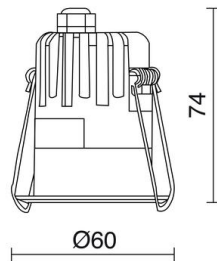

JANO 818B-L3108B-01 Recessed ceiling JANO IP65 LED COB 6.50W 675lm CRI80 3000K 40° - White