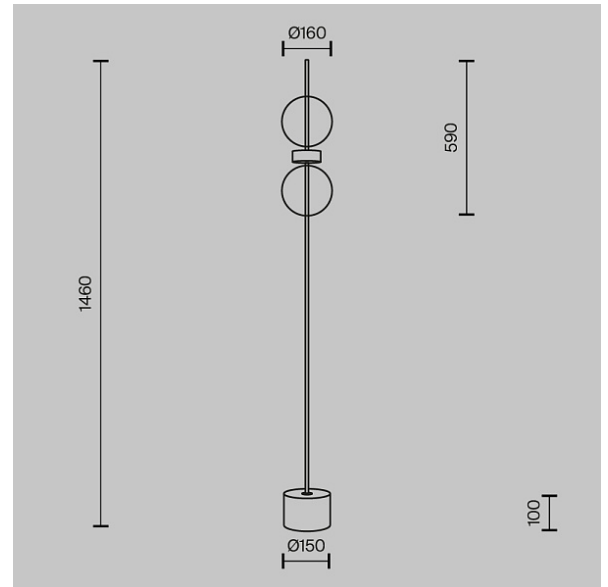

Floor lamp Double Moon 3000K 15W

Series: Double Moon Article: MOD478FL-L15B3K

Article	MOD478FL-L15B3K
Brand	Maytoni
Collection	Modern
Series	Double Moon
Product type	Floor lamp
Fitting color	Black
Fitting material	Metal
Color temperature	3000 K
IP protection	IP 20
Dimmable	Yes
Height	1460 mm
Color rendering index	80 CRI
Beam angle	120 °
Voltage	50Hz AC 220-240 V
Diameter	160 mm
Protection level	Class2
Warranty	3 years
Power	15 W
Volume	0.0434 m ³
Light flux	1600 Lm
The shape of the base	Round
Base diameter	150
Type of switch	On wire
Energy efficiency class	F
Fireproof	No

Packing length	650 mm
Net	4.4 kg
Gross	5.14 kg
Service life	50000 h
Control protocol	Triac