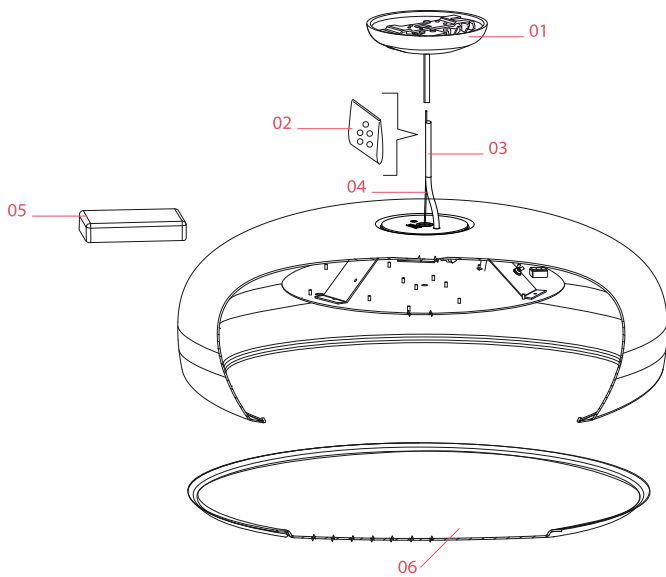

Physical

Colour	Matte Black
Length (mm)	600
Cord colour	Clear
Cord length (mm)	2700
Canopy colour	Matte Black
Canopy length/diameter (mm)	146
Canopy height (mm)	36
Net weight (kg)	5.8
Package height (mm)	310
Package width (mm)	710
Package length (mm)	710
Package volume (m3)	0.16
IP internal	20

Schematic light drawing

Photometric

Light distribution	Roto symmetric
CCT (K)	2700
CRI>	95
Extreme cut off	No

Electrical

Insulation class	I
Frequency (Hz)	50/60
Main voltage (Vac)	220-240
Power supply	Integrated
Power supply type	Dimmable Push
Batteries inside	No

Ecodesign and Energy Labelling

This product contains a light source of energy efficiency class F

Spare Parts

- | | | |
|-----|---|-----------|
| 01. | Opal black ceiling rose assembly | RF6410431 |
| 02. | Kit of 5 or rings | RF05382 |
| 03. | Smithfield Suspension 2,7mt
fep/pvc 5x0,75 transparent cable | RF29934 |
| 04. | 3 mt steel cable \varnothing 1,2 with 19
winded wires | RF29665 |
| 05. | Driver 60W 500-1400mA 200-
240V | RF31674 |
| 06. | Methacrylate diffuser | RF19022 |