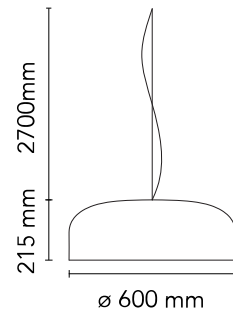

FLOS

■ F1367031 Matte Black

Smithfield Suspension Pro

Designed by Jasper Morrison, 2009

45W - 2791lm - 2700K - CRI> 95

Suspension lamp with direct light. Aluminium body. Available in gloss black, matte black, red, green, white or MUD. Injection-moulded opalescent methacrylate diffuser. Steel ceiling attachment with steel suspension cable, 5 pole electric cable in PTFE double insulation, working length 2700mm.

Physical

Colour	Matte Black
Length (mm)	600
Cord colour	Clear
Cord length (mm)	2700
Canopy colour	Matte Black
Canopy length/diameter (mm)	146
Canopy height (mm)	36
Net weight (kg)	5.8
Package height (mm)	310
Package width (mm)	710
Package length (mm)	710
Package volume (m3)	0.16
IP internal	20