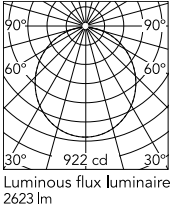

Schematic light drawing