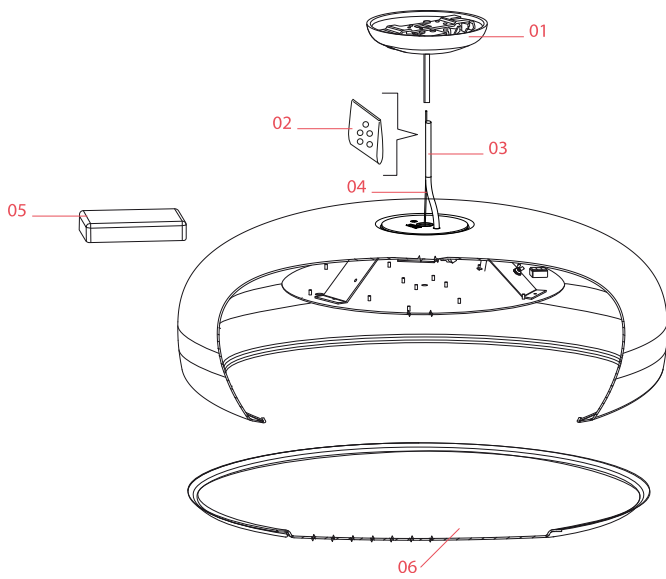

FLOS

 F1367039 Green

Smithfield Suspension Pro

Designed by Jasper Morrison, 2009

45W - 2791lm - 2700K - CRI > 95

Suspension lamp with direct light. Aluminium body. Available in gloss black, matt black, red, green, white or MUD. Injection-moulded opalescent methacrylate diffuser. Steel ceiling attachment with steel suspension cable, 5 pole electric cable in PTFE double insulation, working length 2700mm.

Physical

Colour	Green
Length (mm)	600
Cord colour	Clear
Cord length (mm)	2700
Canopy colour	Green
Canopy length/diameter (mm)	146
Canopy height (mm)	36
Net weight (kg)	5.8
Package height (mm)	310
Package width (mm)	710
Package length (mm)	710
Package volume (m3)	0.16
IP internal	20

Schematic light drawing

Photometric

Light distribution	Roto symmetric
CCT (K)	2700
CRI>	95
Extreme cut off	No

Electrical

Insulation class	I
Frequency (Hz)	50/60
Main voltage (Vac)	220-240
Power supply	Integrated
Power supply type	Dimmable Push
Batteries inside	No

Ecodesign and Energy Labelling

This product contains a light source of energy efficiency class F

Spare Parts

- | | | |
|-----|---|-----------|
| 01. | Smithfield Suspension Green
rose assembly | RF1367039 |
| 02. | Kit of 5 or rings | RF05382 |
| 03. | Smithfield Suspension 2,7mt
fep/pvc 5x0,75 transparent cable | RF29934 |
| 04. | 3 mt steel cable \varnothing 1,2 with 19
winded wires | RF29665 |
| 05. | Driver 60W 500-1400mA 200-
240V | RF31674 |
| 06. | Methacrylate diffuser | RF19022 |