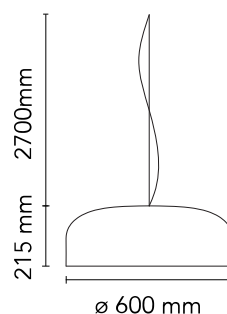

FLOS

 F1367039 Green

Smithfield Suspension Pro

Designed by Jasper Morrison, 2009

45W - 2791lm - 2700K - CRI > 95

Suspension lamp with direct light. Aluminium body. Available in gloss black, matt black, red, green, white or MUD. Injection-moulded opalescent methacrylate diffuser. Steel ceiling attachment with steel suspension cable, 5 pole electric cable in PTFE double insulation, working length 2700mm.

Physical

Colour	Green
Length (mm)	600
Cord colour	Clear
Cord length (mm)	2700
Canopy colour	Green
Canopy length/diameter (mm)	146
Canopy height (mm)	36
Net weight (kg)	5.8
Package height (mm)	310
Package width (mm)	710
Package length (mm)	710
Package volume (m3)	0.16
IP internal	20